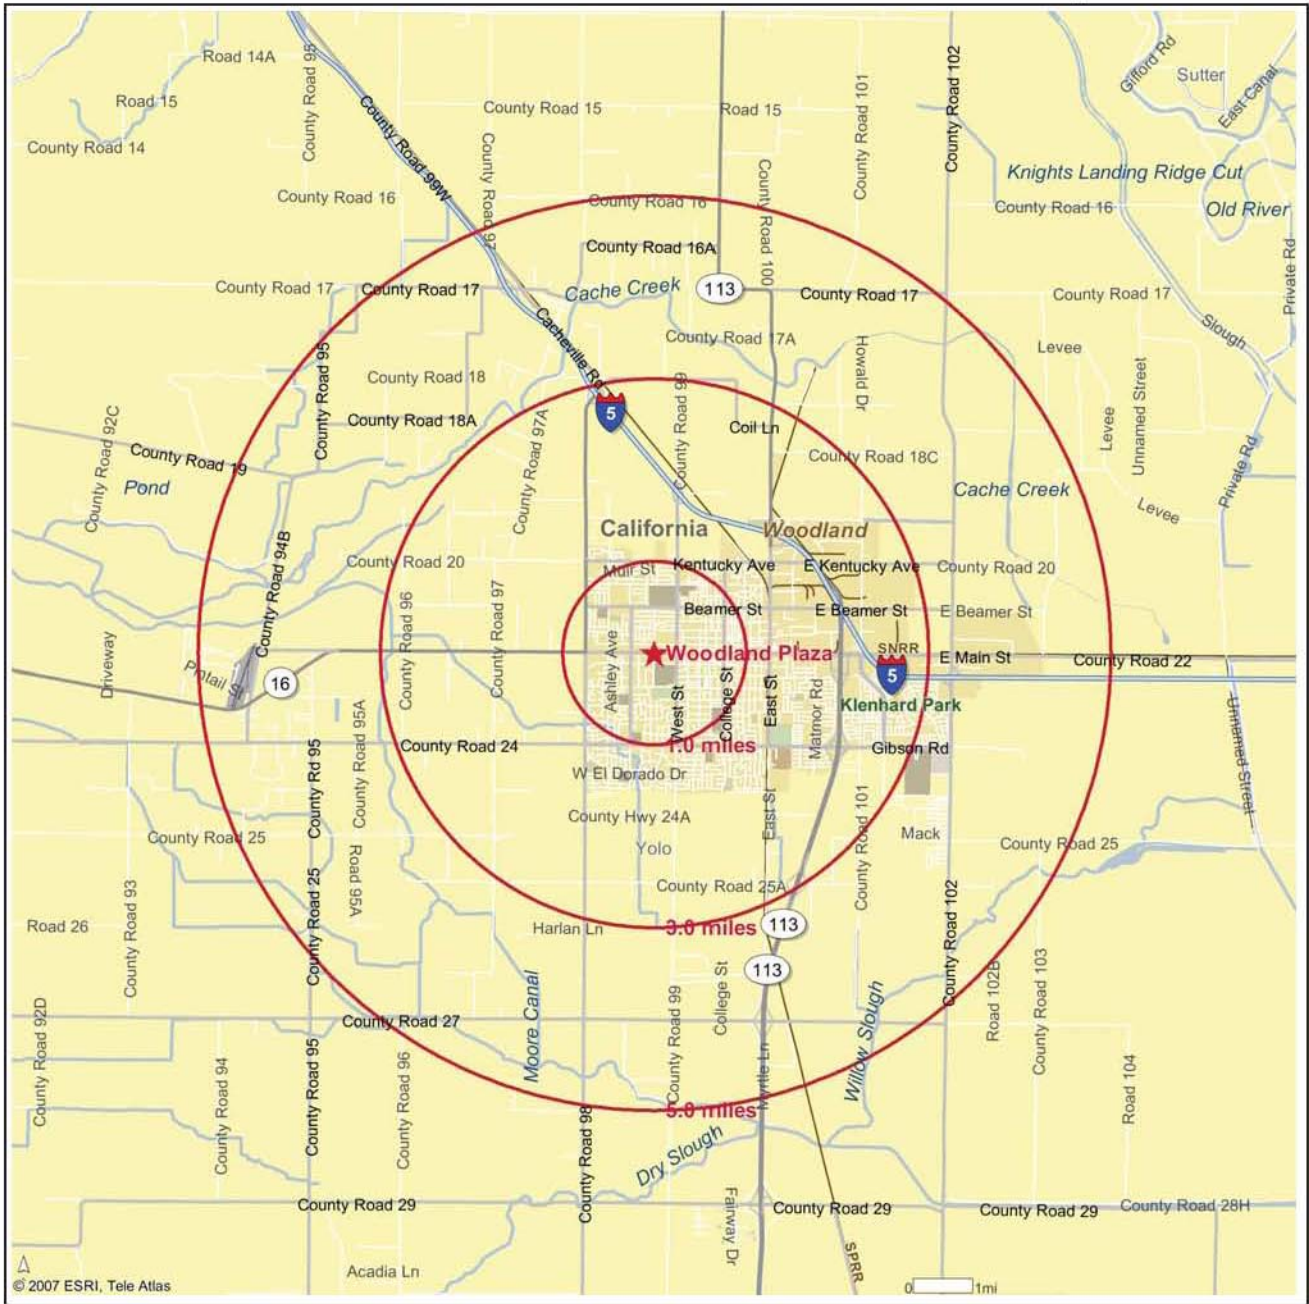

Woodland Plaza
W Main St AT California St
Woodland, CA 95695

Site Map

Prepared by Inter-Cal Real Estate
March 13, 2009

Latitude: 38.67758
Longitude: -121.788645

INTER-CAL REAL ESTATE CORPORATION