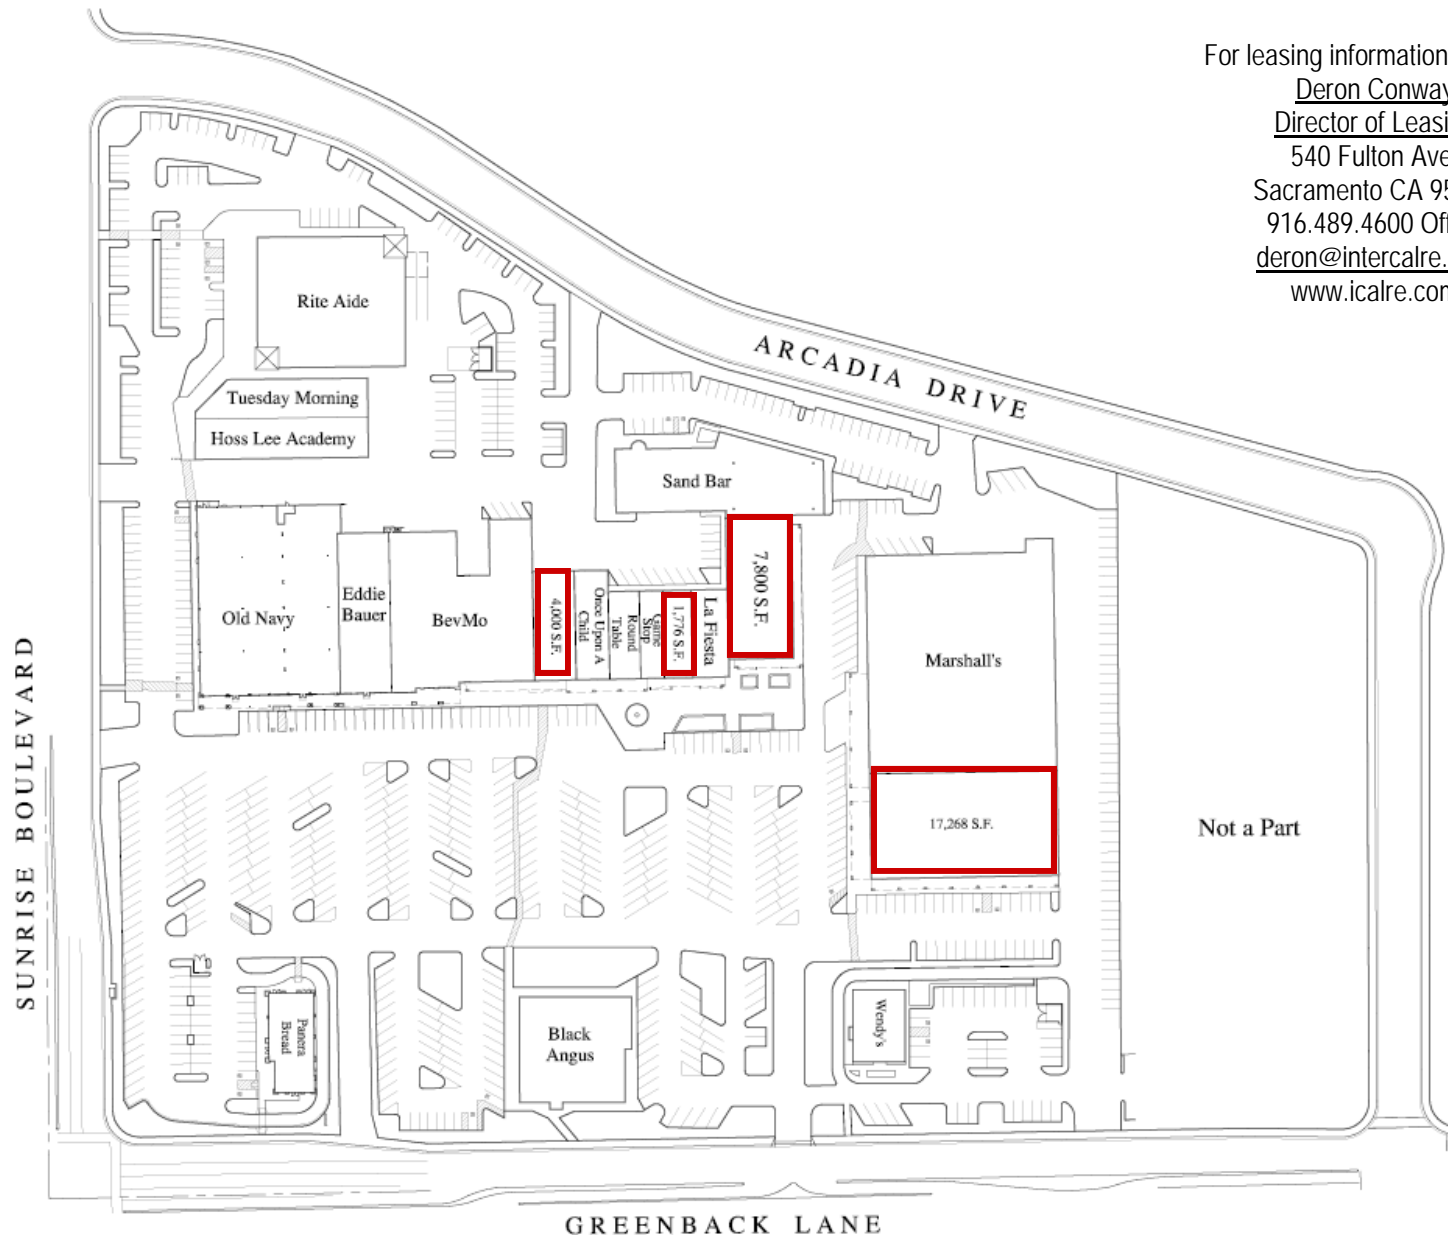

SUNRISE FESTIVAL

CITRUS HEIGHTS ■ SACRAMENTO COUNTY ■ CALIFORNIA

For leasing information, contact:

Deron Conway

Director of Leasing

540 Fulton Ave.

Sacramento CA 95825

916.489.4600 Office