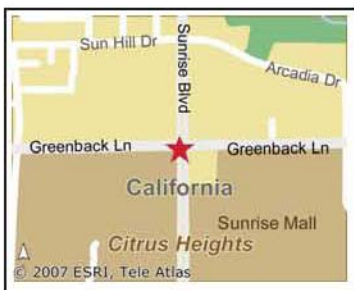

Sunrise Festival
 Sunrise Blvd AT Greenback Ln
 Citrus Heights, CA 95610

Site Map

Prepared by Inter-Cal Real Estate
 March 13, 2009

Latitude: 38.678366
 Longitude: -121.271619

INTER-CAL REAL ESTATE CORPORATION