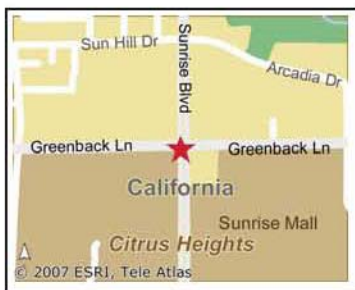

Greenfaire Village
 Greenback Ln AT Sunrise Blvd
 Citrus Heights, CA 95610

Site Map

Prepared by Inter-Cal Real Estate
 March 13, 2009

Latitude: 38.678366
 Longitude: -121.271619

INTER-CAL REAL ESTATE CORPORATION