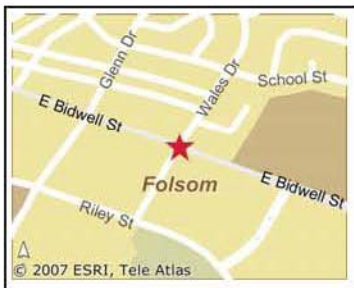

Folsom Faire
E Bidwell St AT Wales Dr
Folsom, CA 95630

Site Map

Prepared by Inter-Cal Real Estate
March 13, 2009

Latitude: 38.671939
Longitude: -121.161245

INTER-CAL REAL ESTATE CORPORATION